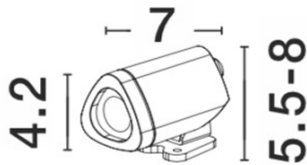

GENERAL INFORMATION

Product Code	9010004
Collection	Outdoor
Product Category	Spotlights
Product Family	MINI
Mounting Location	Ground
Application Environment	Outdoor

DIMENSION & WEIGHT

LxWxH (cm)	L: 4,2 W: 7 H: 5,5-8
Cut out (cm)	N/A
Weight (Kgr)	0.2

MATERIAL & COLOR

Product Color	Black
Body Material	Aluminium&-Glass

APPLICATION & MOUNTING

Ambient Working Temp.	Max 40 oC
Type of Protection	IP65
Dimmable	No
Type of Dimming (Optional)	N/A
Mounting type	Surface
Mounting Depth (cm)	N/A
Led Module Replaceable	No
Light Source	LED

NOVA LUCE S.A

Schimatari Viotias
32009, Greece

+30 22620 58 121
+30 22620 56 743

info@novaluce.com
www.novaluce.com