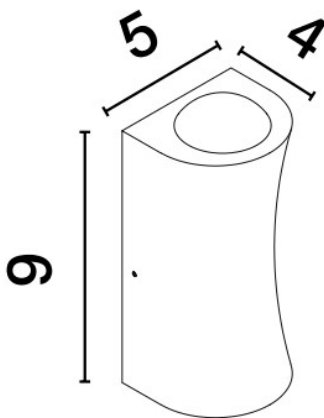

NOVA LUCE

PRODUCT DATASHEET

Version: 001

PRODUCT PHOTOGRAPH

GENERAL INFORMATION

Product Code	9026116
Collection	Outdoor
Product Category	Wall
Product Family	AZAR
Mounting Location	Wall
Application Environment	Outdoor

DIMENSION & WEIGHT

LxWxH (cm)	L: 5 W: 4 H: 9
Cut out (cm)	N/A
Weight (Kgr)	0.2

MATERIAL & COLOR

Product Color	Black
Body Material	Aluminium-Acrylic

TECHNICAL DRAWING

APPLICATION & MOUNTING

Ambient Working Temp.	Max 40 oC
Type of Protection	IP54
Dimmable	No
Type of Dimming (Optional)	N/A
Mounting type	Surface
Mounting Depth (cm)	N/A
Led Module Replaceable	No
Light Source	LED