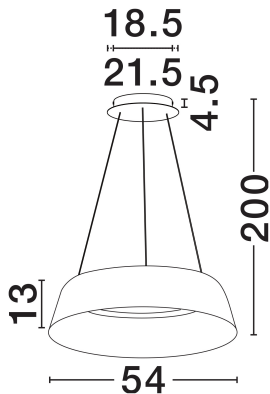

NOVA LUCE

PRODUCT DATASHEET

Version: 001

PRODUCT PHOTOGRAPH

TECHNICAL DRAWING

GENERAL INFORMATION

Product Code	9345658
Collection	Indoor
Product Category	Suspension
Product Family	Alba
Mounting Location	Wall
Application Environment	Indoor
Specifications	N/A

DIMENSION & WEIGHT

LxWxH (cm)	D: 54 H: 200
Cut Out (cm)	N/A
Weight (Kgr)	2.3

MATERIAL & COLOR

Product Color	Sandy Black & Champagne Gold
Body Material	Aluminium

APPLICATION & MOUNTING

Ambient Working Temp.	Max 45°C
Type of Protection	IP20
Dimmable	Yes
Type of Dimming	Triac
Mounting type	Surface
Mounting Depth (cm)	N/A
Led Module Replaceable	No
Light Source	LED

Power (Nominal)	53W
Input voltage (Nominal)	220-240V
Mains Frequency	50/60Hz

PHOTOMETRICAL DATA

Luminous Flux	1982lm
Color Temperature	3000K
Light Color (Designation)	Warm White

WARRANTY

Warranty	3 Years
----------	----------------