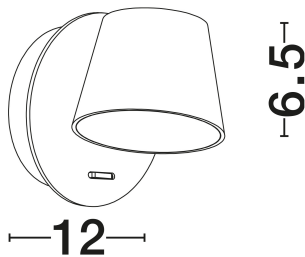

NOVA LUCE

PRODUCT DATASHEET

Version: 001

PRODUCT PHOTOGRAPH

GENERAL INFORMATION

Product Code	8223601
Collection	Indoor
Product Category	Wall
Product Family	Amadeo
Mounting Location	Wall
Application Environment	Indoor
Specifications	N/A

DIMENSION & WEIGHT

LxWxH (cm)	L: 12 W: 12 H: 12
Cut Out (cm)	N/A
Weight (Kgr)	0.48

MATERIAL & COLOR

Product Color	White
Body Material	Aluminium & Acrylic

TECHNICAL DRAWING

APPLICATION & MOUNTING

Ambient Working Temp.	Max 45°C
Type of Protection	IP20
Dimmable	No
Type of Dimming	N/A
Mounting type	Surface
Mounting Depth (cm)	N/A
Led Module Replaceable	No
Light Source	LED