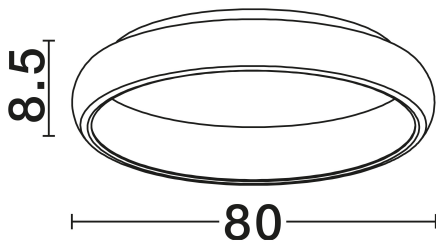

NOVA LUCE

PRODUCT DATASHEET

Version: 001

PRODUCT PHOTOGRAPH

GENERAL INFORMATION

Product Code	8105607 D
Collection	Indoor
Product Category	Ceiling
Product Family	Albi
Mounting Location	Ceiling
Application Environment	Indoor
Specifications	N/A

DIMENSION & WEIGHT

LxWxH (cm)	D: 81 H: 8.5
Cut Out (cm)	N/A
Weight (Kgr)	6.5

MATERIAL & COLOR

Product Color	Sandy White
Body Material	Aluminium & Acrylic

TECHNICAL DRAWING

APPLICATION & MOUNTING

Ambient Working Temp.	Max 45°C
Type of Protection	IP20
Dimmable	Yes
Type of Dimming	Triac
Mounting type	Surface
Mounting Depth (cm)	N/A
Led Module Replaceable	No
Light Source	LED

Power (Nominal)	84W
Input voltage (Nominal)	220-240V
Mains Frequency	50/60Hz

PHOTOMETRICAL DATA

Luminous Flux	5835lm
Color Temperature	3000K
Light Color (Designation)	Warm White

WARRANTY

Warranty	3 Years
----------	----------------