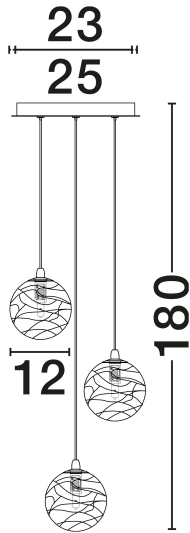

NOVA LUCE

PRODUCT DATASHEET

Version: 001

PRODUCT PHOTOGRAPH

TECHNICAL DRAWING

GENERAL INFORMATION

Product Code	9006043
Collection	Indoor
Product Category	Suspension
Product Family	Coen
Mounting Location	Ceiling
Application Environment	Indoor
Specifications	N/A

DIMENSION & WEIGHT

LxWxH (cm)	D: 25 H: 180
Cut Out (cm)	N/A
Weight (Kgr)	2.3

MATERIAL & COLOR

Product Color	Clear Structured & Brass Gold
Body Material	Glass & Metal

APPLICATION & MOUNTING

Ambient Working Temp.	Max 45°C
Type of Protection	IP20
Dimmable	Yes
Type of Dimming	N/A
Mounting type	Surface
Mounting Depth (cm)	N/A
Led Module Replaceable	Yes
Light Source	G9

Power (Nominal)	3x5W
Input voltage (Nominal)	100-240V
Mains Frequency	50/60Hz

PHOTOMETRICAL DATA

Luminous Flux	N/A
Color Temperature	N/A
Light Color (Designation)	N/A

WARRANTY

Warranty	3 Years
----------	----------------