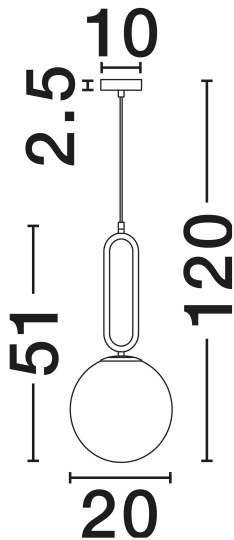

NOVA LUCE

PRODUCT DATASHEET

Version: 001

PRODUCT PHOTOGRAPH

TECHNICAL DRAWING

GENERAL INFORMATION

Product Code	9191202
Collection	Indoor
Product Category	Suspension
Product Family	Grus
Mounting Location	Ceiling
Application Environment	Indoor
Specifications	N/A

DIMENSION & WEIGHT

LxWxH (cm)	D: 20 H: 120
Cut Out (cm)	N/A
Weight (Kgr)	0.9

MATERIAL & COLOR

Product Color	Opal & Matt Black
Body Material	Glass & Metal

APPLICATION & MOUNTING

Ambient Working Temp.	Max 45°C
Type of Protection	IP20
Dimmable	Yes
Type of Dimming	N/A
Mounting type	Surface
Mounting Depth (cm)	N/A
Led Module Replaceable	Yes
Light Source	?27

Power (Nominal)	1x12W
Input voltage (Nominal)	100-240V
Mains Frequency	50/60Hz

PHOTOMETRICAL DATA

Luminous Flux	N/A
Color Temperature	N/A
Light Color (Designation)	N/A

WARRANTY

Warranty	3 Years
----------	----------------