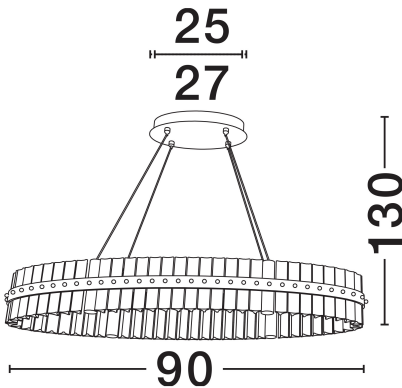

GENERAL INFORMATION

Product Code	9019736
Collection	Indoor
Product Category	Suspension
Product Family	????
Mounting Location	Wall
Application Environment	Indoor
Specifications	N/A

DIMENSION & WEIGHT

LxWxH (cm)	D: 90 H: 130
Cut Out (cm)	N/A
Weight (Kgr)	7.2

MATERIAL & COLOR

Product Color	Platinum Gold
Body Material	Stainless Steel & Glass

APPLICATION & MOUNTING

Ambient Working Temp.	Max 45°C
Type of Protection	IP20
Dimmable	Yes
Type of Dimming	Triac
Mounting type	Surface
Mounting Depth (cm)	N/A
Led Module Replaceable	No
Light Source	LED

NOVA LUCE S.A

Schimatari Viotias
32009, Greece

+30 22620 58 121
+30 22620 56 743

info@novaluce.com
www.novaluce.com