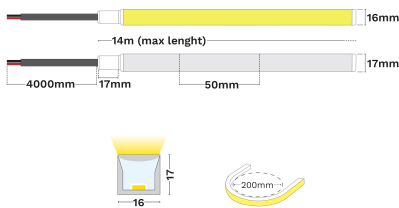

NOVA LUCE

PRODUCT DATASHEET

Version: 001

PRODUCT PHOTOGRAPH

GENERAL INFORMATION

Product Code	9530052
Product Category	Neon Flex
Product Family	Gomu 16X17
Mounting Location	N/A
Application Environment	Outdoor

DIMENSION & WEIGHT

LxWxH (cm)	L:1m 16x17 mm
Cut out (cm)	N/A
Weight (Kgr)	N/A

TECHNICAL DRAWING

MATERIAL & COLOR

Product Color	N/A
Body Material	Silicone
Cover Material	N/A

APPLICATION & MOUNTING

Ambient Working Temp.	45 C
Type of Protection	IP68
Protection Class IK	N/A
Dimmable	Yes
Type of Dimming (Optional)	Triac/Dali
Mounting type	N/A
Mounting Depth (cm)	N/A
Led Module Replaceable	No
Light Source	Led
Adjustable	No

PHOTOMETRICAL DATA

Luminous Flux	N/A
Luminous Efficacy	N/A
Color Temperature	N/A
Light Color (Designation)	N/A
CRI	N/A
SDCM	<3
Beam Angle	120
UGR	N/A

LIFESPAN

Lifetime	N/A
----------	------------

CERTIFICATES