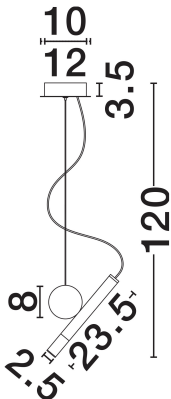

GENERAL INFORMATION

Product Code	9100153
Collection	Indoor
Product Category	Suspension
Product Family	Vero
Mounting Location	Wall
Application Environment	Indoor
Specifications	N/A

DIMENSION & WEIGHT

LxWxH (cm)	D: 2.5 H: 120
Cut Out (cm)	N/A
Weight (Kgr)	0.5

MATERIAL & COLOR

Product Color	Matt White
Body Material	Aluminium & Steel

APPLICATION & MOUNTING

Ambient Working Temp.	Max 45°C
Type of Protection	IP20
Dimmable	No
Type of Dimming	N/A
Mounting type	Surface
Mounting Depth (cm)	N/A
Led Module Replaceable	No
Light Source	LED

NOVA LUCE S.A

Schimatari Viotias
32009, Greece

+30 22620 58 121
+30 22620 56 743

info@novaluce.com
www.novaluce.com