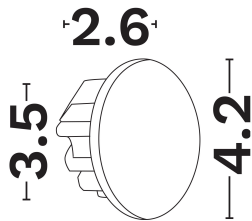

DIMENSION & WEIGHT

LxWxH (cm)	D:4.2 H:2.6 cm
Cut out (cm)	3,5
Weight (Kgr)	N/A

TECHNICAL DRAWING

MATERIAL & COLOR

Product Color	Black
Body Material	Aluminium
Cover Material	N/A

APPLICATION & MOUNTING

Ambient Working Temp.	45 C
Type of Protection	IP20
Protection Class IK	IK03
Dimmable	Yes
Type of Dimming (Optional)	Dali
Mounting type	Recessed
Mounting Depth (cm)	Ceiling
Led Module Replaceable	No
Light Source	Led
Adjustable	No

PHOTOMETRICAL DATA

Luminous Flux	20
Luminous Efficacy	6.7
Color Temperature	2700
Light Color (Designation)	Warm White
CRI	>80
SDCM	<3
Beam Angle	180
UGR	<19

LIFESPAN

Lifetime	20000
----------	--------------