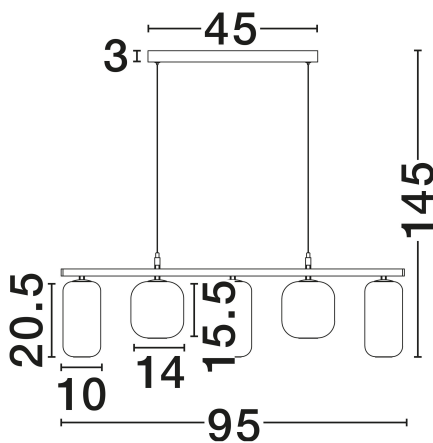

NOVA LUCE

PRODUCT DATASHEET

Version: 001

PRODUCT PHOTOGRAPH

TECHNICAL DRAWING

GENERAL INFORMATION

Product Code	9009142
Collection	Indoor
Product Category	Suspension
Product Family	Aelia
Mounting Location	Ceiling
Application Environment	Indoor
Specifications	N/A

DIMENSION & WEIGHT

LxWxH (cm)	L: 95 W: 14 H: 145
Cut Out (cm)	N/A
Weight (Kgr)	2.9

MATERIAL & COLOR

Product Color	Gradient Smokey & Matt Black
Body Material	Glass & Metal

APPLICATION & MOUNTING

Ambient Working Temp.	Max 45°C
Type of Protection	IP20
Dimmable	Yes
Type of Dimming	Triac
Mounting type	Surface
Mounting Depth (cm)	N/A
Led Module Replaceable	No
Light Source	LED