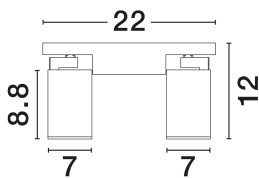

NOVA LUCE

PRODUCT DATASHEET

Version: 001

PRODUCT PHOTOGRAPH

GENERAL INFORMATION

Product Code	9030781
Collection	Indoor
Product Category	Ceiling
Product Family	Esto
Mounting Location	Ceiling
Application Environment	Indoor
Specifications	N/A

DIMENSION & WEIGHT

LxWxH (cm)	L: 22 W: 7 H: 12
Cut Out (cm)	N/A
Weight (Kgr)	0.545

MATERIAL & COLOR

Product Color	Sandy Black
Body Material	Aluminium

TECHNICAL DRAWING

APPLICATION & MOUNTING

Ambient Working Temp.	Max 45°C
Type of Protection	IP20
Dimmable	Yes
Type of Dimming	N/A
Mounting type	Surface
Mounting Depth (cm)	N/A
Led Module Replaceable	Yes
Light Source	GU10

Power (Nominal)	2X10W
Input voltage (Nominal)	100-240V
Mains Frequency	50/60Hz

PHOTOMETRICAL DATA

Luminous Flux	N/A
Color Temperature	N/A
Light Color (Designation)	N/A

WARRANTY

Warranty	3 Years
----------	----------------