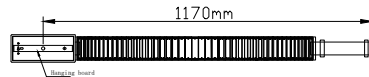

NOVA LUCE

9124105

1

Turn off the general switch

2

The Location diagram used
For ceiling

3

Drill holes & apply plastic anchors
With screws

4

Remove the nuts

5

Apply screws with
Plastic anchors

6

Apply the nuts in to place

7

Connect the wires & Apply
Side screws