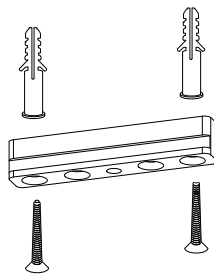

NOVA LUCE

9124105

1

Turn off the general switch

2

The Location diagram used
For ceiling

3

Drill holes & apply plastic anchors
With screws

4

Remove the nuts

5

Apply screws with
Plastic anchors

6

Apply the nuts in to place

7

Connect the wires & Apply
Side screws