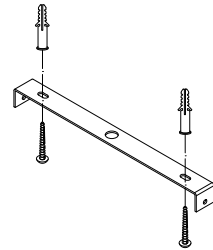

NOVA LUCE

9124105

1

Turn off the general switch

2

The Location diagram used
For ceiling

3

Drill holes & apply plastic anchors
With screws

4

Remove the nuts

5

Apply screws with
Plastic anchors

6

Apply the nuts in to place

7

Connect the wires & Apply
Side screws