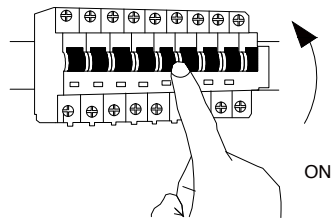

NOVA LUCE

9124105

1

Turn off the general switch

2

The Location diagram used
For ceiling

3

Drill holes & apply plastic anchors
With screws

4

Remove the nuts

5

Apply screws with
Plastic anchors

6

Apply the nuts in to place

7

Connect the wires & Apply
Side screws

8

Turn on the general switch