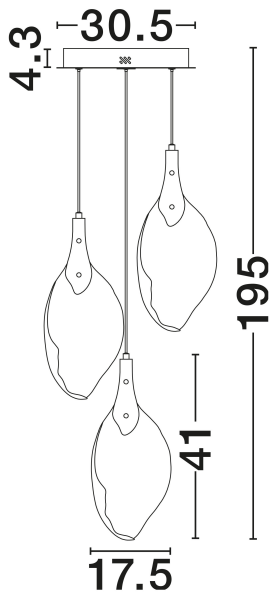

NOVA LUCE

PRODUCT DATASHEET

Version: 001

PRODUCT PHOTOGRAPH

TECHNICAL DRAWING

GENERAL INFORMATION

Product Code	9187012
Collection	Indoor
Product Category	Suspension
Product Family	Bellina
Mounting Location	Wall
Application Environment	Indoor
Specifications	N/A

DIMENSION & WEIGHT

LxWxH (cm)	D: 50 H: 195
Cut Out (cm)	N/A
Weight (Kgr)	13.4

MATERIAL & COLOR

Product Color	Gold
Body Material	Stell & Glass

APPLICATION & MOUNTING

Ambient Working Temp.	Max 45°C
Type of Protection	IP20
Dimmable	Yes
Type of Dimming	Triac
Mounting type	Surface
Mounting Depth (cm)	N/A
Led Module Replaceable	No
Light Source	LED

Power (Nominal)	24W
Input voltage (Nominal)	220-240V
Mains Frequency	50/60Hz

PHOTOMETRICAL DATA

Luminous Flux	812lm
Color Temperature	3000K
Light Color (Designation)	Warm White

WARRANTY

Warranty	3 Years
----------	----------------