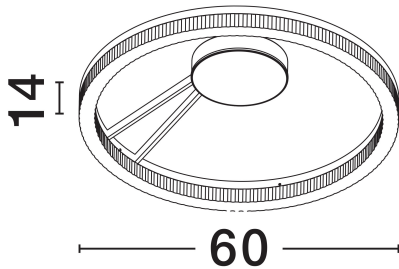

NOVA LUCE

PRODUCT DATASHEET

Version: 001

PRODUCT PHOTOGRAPH

TECHNICAL DRAWING

GENERAL INFORMATION

Product Code	9695508
Collection	Indoor
Product Category	Ceiling
Product Family	Lonela
Mounting Location	Wall
Application Environment	Indoor
Specifications	N/A

DIMENSION & WEIGHT

LxWxH (cm)	D: 60 H: 14
Cut Out (cm)	N/A
Weight (Kgr)	2.839

MATERIAL & COLOR

Product Color	Sandy Black
Body Material	Aluminium & Acrylic

APPLICATION & MOUNTING

Ambient Working Temp.	Max 45°C
Type of Protection	IP20
Dimmable	Yes
Type of Dimming	Triac
Mounting type	Surface
Mounting Depth (cm)	N/A
Led Module Replaceable	No
Light Source	LED

Power (Nominal)	28W
Input voltage (Nominal)	220-240V
Mains Frequency	50/60Hz

PHOTOMETRICAL DATA

Luminous Flux	1680lm
Color Temperature	3000K
Light Color (Designation)	Warm White

WARRANTY

Warranty	3 Years
----------	----------------