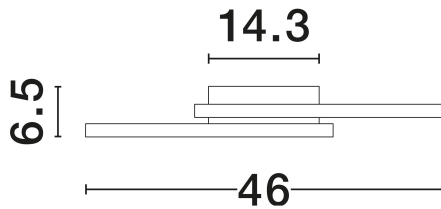

NOVA LUCE

PRODUCT DATASHEET

Version: 001

PRODUCT PHOTOGRAPH

GENERAL INFORMATION

Product Code	8160162
Collection	Indoor
Product Category	Ceiling
Product Family	Bilbao
Mounting Location	Ceiling
Application Environment	Indoor
Specifications	N/A

DIMENSION & WEIGHT

LxWxH (cm)	L: 46 W: 46 H: 6
Cut Out (cm)	N/A
Weight (Kgr)	1.8

MATERIAL & COLOR

Product Color	White
Body Material	Aluminium & Acrylic

TECHNICAL DRAWING

APPLICATION & MOUNTING

Ambient Working Temp.	Max 45°C
Type of Protection	IP20
Dimmable	No
Type of Dimming	N/A
Mounting type	Surface
Mounting Depth (cm)	N/A
Led Module Replaceable	No
Light Source	LED

Power (Nominal)	25W
Input voltage (Nominal)	220-240V
Mains Frequency	50/60Hz

PHOTOMETRICAL DATA

Luminous Flux	1175lm
Color Temperature	3000K
Light Color (Designation)	Warm White

WARRANTY

Warranty	3 Years
----------	----------------