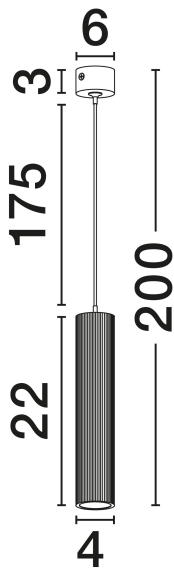

NOVA LUCE

PRODUCT DATASHEET

Version: 001

PRODUCT PHOTOGRAPH

TECHNICAL DRAWING

GENERAL INFORMATION

Product Code	9011473
Collection	Indoor
Product Category	Suspension
Product Family	Comet
Mounting Location	Suspension
Application Environment	Indoor
Specifications	N/A

DIMENSION & WEIGHT

LxWxH (cm)	D: 4 H: 200
Cut Out (cm)	N/A
Weight (Kgr)	0.275

MATERIAL & COLOR

Product Color	Sandy White
Body Material	Aluminium

APPLICATION & MOUNTING

Ambient Working Temp.	Max 45°C
Type of Protection	IP20
Dimmable	Yes
Type of Dimming	N/A
Mounting type	Surface
Mounting Depth (cm)	N/A
Led Module Replaceable	Yes
Light Source	MR11/GU10

Power (Nominal)	1x10W
Input voltage (Nominal)	100-240V
Mains Frequency	50/60Hz

PHOTOMETRICAL DATA

Luminous Flux	N/A
Color Temperature	N/A
Light Color (Designation)	N/A

WARRANTY

Warranty	3 Years
----------	----------------