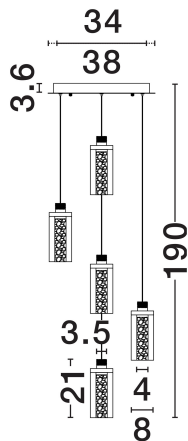

NOVA LUCE

PRODUCT DATASHEET

Version: 001

PRODUCT PHOTOGRAPH

TECHNICAL DRAWING

GENERAL INFORMATION

Product Code	9520011
Collection	Indoor
Product Category	Suspension
Product Family	Lune
Mounting Location	Wall
Application Environment	Indoor
Specifications	N/A

DIMENSION & WEIGHT

LxWxH (cm)	D: 38 H: 190
Cut Out (cm)	N/A
Weight (Kgr)	6.2

MATERIAL & COLOR

Product Color	Sandy Black & Chrome
Body Material	Steel & Aluminium & Glass

APPLICATION & MOUNTING

Ambient Working Temp.	Max 45°C
Type of Protection	IP20
Dimmable	Yes
Type of Dimming	Triac
Mounting type	Surface
Mounting Depth (cm)	N/A
Led Module Replaceable	No
Light Source	LED

Power (Nominal)	38W
Input voltage (Nominal)	220-240V
Mains Frequency	50/60Hz

PHOTOMETRICAL DATA

Luminous Flux	1254lm
Color Temperature	3000K
Light Color (Designation)	Warm White

WARRANTY

Warranty	3 Years
----------	----------------