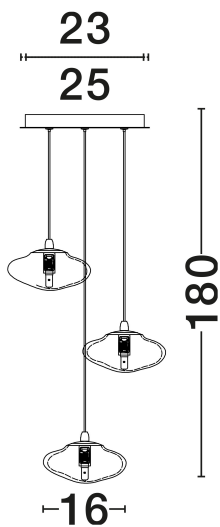

NOVA LUCE

PRODUCT DATASHEET

Version: 001

PRODUCT PHOTOGRAPH

TECHNICAL DRAWING

GENERAL INFORMATION

Product Code	9006048
Collection	Indoor
Product Category	Suspension
Product Family	King
Mounting Location	Ceiling
Application Environment	Indoor
Specifications	N/A

DIMENSION & WEIGHT

LxWxH (cm)	D: 25 H: 180
Cut Out (cm)	N/A
Weight (Kgr)	2.8

MATERIAL & COLOR

Product Color	Blown Clear & Brass Gold
Body Material	Glass & Metal

APPLICATION & MOUNTING

Ambient Working Temp.	Max 45°C
Type of Protection	IP20
Dimmable	N/A
Type of Dimming	N/A
Mounting type	Surface
Mounting Depth (cm)	N/A
Led Module Replaceable	Yes
Light Source	G9

Power (Nominal)	3x5W
Input voltage (Nominal)	100-240V
Mains Frequency	50/60Hz

PHOTOMETRICAL DATA

Luminous Flux	N/A
Color Temperature	N/A
Light Color (Designation)	N/A

WARRANTY

Warranty	3 Years
----------	----------------