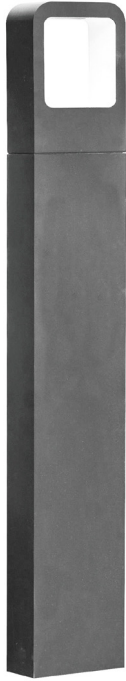

### PRODUCT PHOTOGRAPH

### TECHNICAL DRAWING

### DIMENSION & WEIGHT

LxWxH (cm)	L: 12 W: 5 H: 80
Cut out (cm)	N/A
Weight (Kgr)	2.1

### MATERIAL & COLOR

Product Color	Dark Grey
Body Material	Aluminum-Acrylic