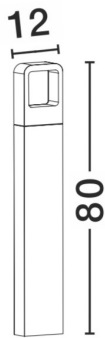

GENERAL INFORMATION

Product Code	713313
Collection	Outdoor
Product Category	Bollard
Product Family	ACQUA
Mounting Location	Floor
Application Environment	Outdoor

DIMENSION & WEIGHT

LxWxH (cm)	L: 12 W: 5 H: 80
Cut out (cm)	N/A
Weight (Kgr)	2.1

MATERIAL & COLOR

Product Color	Dark Grey
Body Material	Aluminum-Acrylic

APPLICATION & MOUNTING

Ambient Working Temp.	Max 40 °C
Type of Protection	IP54
Dimmable	No
Type of Dimming (Optional)	N/A
Mounting type	Surface
Mounting Depth (cm)	N/A
Led Module Replaceable	No
Light Source	LED

NOVA LUCE S.A

Schimatari Viotias
32009, Greece

+30 22620 58 121
+30 22620 56 743

info@novaluce.com
www.novaluce.com