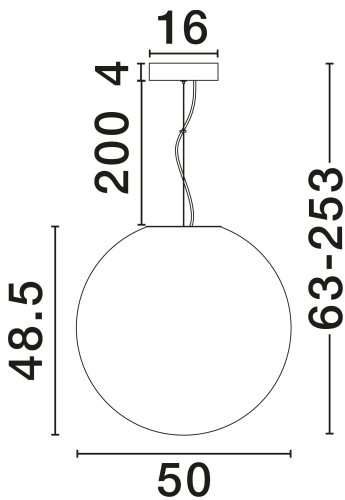

NOVA LUCE

PRODUCT DATASHEET

Version: 001

PRODUCT PHOTOGRAPH

TECHNICAL DRAWING

GENERAL INFORMATION

| | |
|-------------------------|------------|
| Product Code | 9204028 |
| Collection | Indoor |
| Product Category | Suspension |
| Product Family | Bolita |
| Mounting Location | Ceiling |
| Application Environment | Indoor |
| Specifications | N/A |

DIMENSION & WEIGHT

| | |
|--------------|--------------|
| LxWxH (cm) | D: 50 H: 253 |
| Cut Out (cm) | N/A |
| Weight (Kgr) | 5.8 |

MATERIAL & COLOR

| | |
|---------------|------------------------------|
| Product Color | Gradient White & Sandy White |
| Body Material | Glass & Metal |

| | |
|-------------------------|-----------------|
| Power (Nominal) | 15W |
| Input voltage (Nominal) | 220-240V |
| Mains Frequency | 50/60Hz |

PHOTOMETRICAL DATA

| | |
|---------------------------|-------------------|
| Luminous Flux | 900lm |
| Color Temperature | 3000K |
| Light Color (Designation) | Warm White |