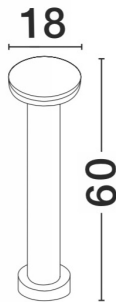

TECHNICAL DRAWING