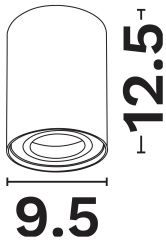

NOVA LUCE

PRODUCT DATASHEET

Version: 001

PRODUCT PHOTOGRAPH

GENERAL INFORMATION

Product Code	9011511
Product Category	Ceiling
Product Family	San
Mounting Location	Ceiling
Application Environment	Indoor

DIMENSION & WEIGHT

LxWxH (cm)	D:9.5 H:12.5 cm
Cut out (cm)	N/A
Weight (Kgr)	N/A

TECHNICAL DRAWING

MATERIAL & COLOR

Product Color	White
Body Material	Aluminium
Cover Material	N/A

APPLICATION & MOUNTING

Ambient Working Temp.	45 C
Type of Protection	IP20
Protection Class IK	N/A
Dimmable	N/A
Type of Dimming (Optional)	N/A
Mounting type	Surface
Mounting Depth (cm)	Ceiling
Led Module Replaceable	Yes
Light Source	Led Gu10
Adjustable	Yes

NOVA LUCE

PRODUCT DATASHEET

Version: 001

ELECTRICAL DATA

Power (Nominal)	Max10W
Input voltage (Nominal)	220-240Vac
Mains Frequency	50/60Hz
Output voltage	N/A
Output Current	N/A
Power Factor	N/A
Efficiency	N/A
SVM	N/A
Pst	N/A
Class	N/A