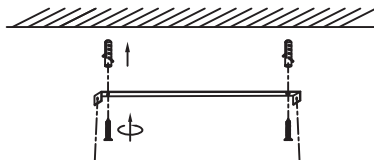

NOVA LUCE

9081818

①

Turn off the general switch

②

Align, mark & drill holes
Tie up the screws

③

Connect wires

④

Put it in place
& tie up side screws
to make it stable

⑤

Turn on the general switch

⑥