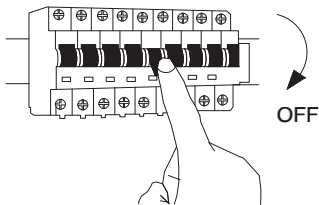

NOVA LUCE

9081818

①

Turn off the general switch

②

Align, mark & drill holes
Tie up the screws

③

Connect wires

④

Put it in place
& tie up side screws
to make it stable

⑤

Turn on the general switch

⑥