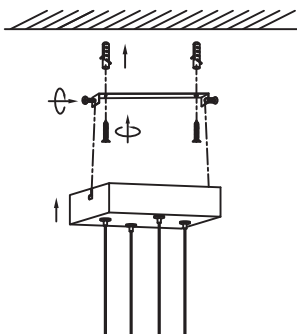

NOVA LUCE

9081818

①

Turn off the general switch

②

Align, mark & drill holes
Tie up the screws

③

Connect wires

④

Put it in place
& tie up side screws
to make it stable

⑤

Turn on the general switch

⑥