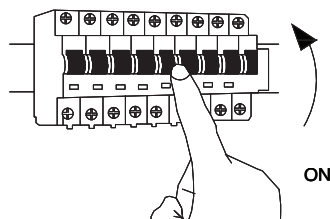

NOVA LUCE

9081818

①

Turn off the general switch

②

Align, mark & drill holes
Tie up the screws

③

Connect wires

④

Put it in place
& tie up side screws
to make it stable

⑤

Turn on the general switch

⑥