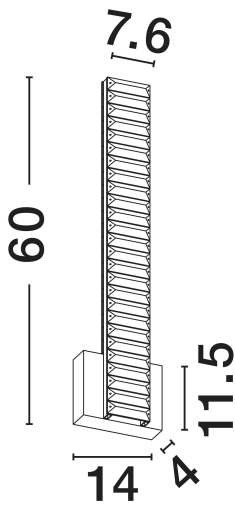

NOVA LUCE

PRODUCT DATASHEET

Version: 001

PRODUCT PHOTOGRAPH

GENERAL INFORMATION

Product Code	9333065
Collection	Indoor
Product Category	Wall
Product Family	Aurelia
Mounting Location	Wall
Application Environment	Indoor
Specifications	N/A

DIMENSION & WEIGHT

LxWxH (cm)	L: 14 W: 11.5 H: 60
Cut Out (cm)	N/A
Weight (Kgr)	2.5

MATERIAL & COLOR

Product Color	Platinum Gold
Body Material	Metal & Crystal

TECHNICAL DRAWING

APPLICATION & MOUNTING

Ambient Working Temp.	Max 45°C
Type of Protection	IP20
Dimmable	No
Type of Dimming	N/A
Mounting type	Surface
Mounting Depth (cm)	N/A
Led Module Replaceable	No
Light Source	LED

NOVA LUCE S.A

Schimatari Viotias
32009, Greece

+30 22620 58 121
+30 22620 56 743

info@novaluce.com
www.novaluce.com