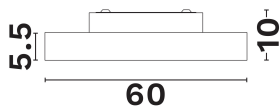

DIMENSION & WEIGHT

LxWxH (cm)	D: 60 H: 10 cm
Cut out (cm)	N/A
Weight (Kgr)	N/A

TECHNICAL DRAWING

MATERIAL & COLOR

Product Color	Black
Body Material	Aluminium
Cover Material	N/A

APPLICATION & MOUNTING

Ambient Working Temp.	45 C
Type of Protection	IP20
Protection Class IK	IK03
Dimmable	Yes
Type of Dimming (Optional)	Triac
Mounting type	Surface
Mounting Depth (cm)	Ceiling
Led Module Replaceable	No
Light Source	Led
Adjustable	No

PHOTOMETRICAL DATA

Luminous Flux	2400
Luminous Efficacy	60
Color Temperature	3000
Light Color (Designation)	Warm White
CRI	>80
SDCM	<3
Beam Angle	120
UGR	N/A

LIFESPAN

Lifetime	50000
----------	--------------