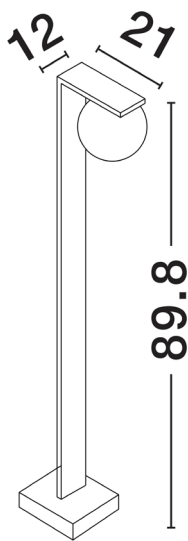

NOVA LUCE

PRODUCT DATASHEET

Version: 001

PRODUCT PHOTOGRAPH

TECHNICAL DRAWING

GENERAL INFORMATION

Product Code	9060245
Collection	Outdoor
Product Category	Bollard
Product Family	Oracle
Mounting Location	Ground
Application Environment	Outdoor
Specifications	Antisalt Protection

DIMENSION & WEIGHT

LxWxH (cm)	L: 12 W: 21 H: 89,8
Cut out (cm)	N/A
Weight (Kgr)	0

MATERIAL & COLOR

Product Color	Black
Body Material	Aluminium & Opal Glass

APPLICATION & MOUNTING

Ambient Working Temp.	Max 45 oC
Type of Protection	IP65
Dimmable	No
Type of Dimming (Optional)	N/A
Mounting type	Surface
Mounting Depth (cm)	N/A
Led Module Replaceable	No
Light Source	LED

Power (Nominal)	8 W
Input voltage (Nominal)	220-240Vac
Mains Frequency	50/60Hz

PHOTOMETRICAL DATA

Luminous Flux	326 lm
Color Temperature	3000 K
Light Color (Designation)	Warm White

WARRANTY

Warranty	3 Years
----------	----------------