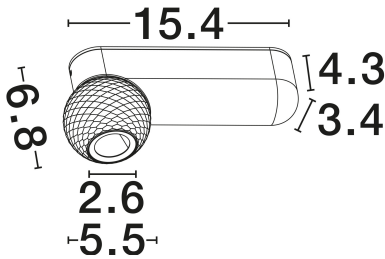

NOVA LUCE

PRODUCT DATASHEET

Version: 001

PRODUCT PHOTOGRAPH

GENERAL INFORMATION

Product Code	9088165
Collection	Indoor
Product Category	Wall
Product Family	Notic
Mounting Location	Wall
Application Environment	Indoor
Specifications	N/A

DIMENSION & WEIGHT

LxWxH (cm)	D: 5.5 W: 6.8 H: 15.4
Cut Out (cm)	N/A
Weight (Kgr)	0.332

MATERIAL & COLOR

Product Color	Sandy White
Body Material	Aluminium

APPLICATION & MOUNTING

Ambient Working Temp.	Max 45°C
Type of Protection	IP20
Dimmable	No
Type of Dimming	N/A
Mounting type	Surface
Mounting Depth (cm)	N/A
Led Module Replaceable	No
Light Source	LED

TECHNICAL DRAWING

NOVA LUCE S.A

Schimatari Viotias
32009, Greece

+30 22620 58 121
+30 22620 56 743

info@novaluce.com
www.novaluce.com