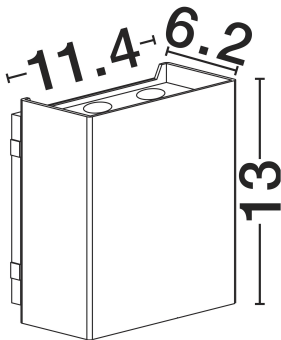

NOVA LUCE

PRODUCT DATASHEET

Version: 001

PRODUCT PHOTOGRAPH

TECHNICAL DRAWING

GENERAL INFORMATION

Product Code	9971474
Collection	Outdoor
Product Category	Wall
Product Family	Elio
Mounting Location	Wall
Application Environment	Outdoor
Specifications	N/A

DIMENSION & WEIGHT

LxWxH (cm)	L:11.4 W:6.2 H:13 cm
Cut out (cm)	N/A
Weight (Kgr)	0.7

MATERIAL & COLOR

Product Color	Sandy White
Body Material	Aluminium & Glass

APPLICATION & MOUNTING

Ambient Working Temp.	Max 45 oC
Type of Protection	IP65
Dimmable	No
Type of Dimming	N/A
Mounting type	Surface
Mounting Depth (cm)	N/A
Led Module Replaceable	No
Light Source	LED

Power (Nominal)	12w
Input voltage (Nominal)	220-240Vac
Mains Frequency	50/60Hz

PHOTOMETRICAL DATA

Luminous Flux	1327lm
Color Temperature	3000K
Light Color (Designation)	Warm White

WARRANTY

Warranty	3 Years
----------	----------------