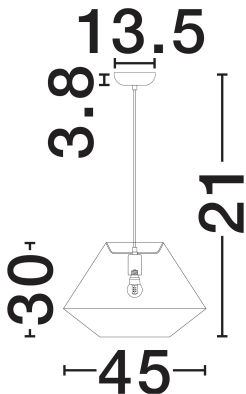

NOVA LUCE

PRODUCT DATASHEET

Version: 001

PRODUCT PHOTOGRAPH

TECHNICAL DRAWING

GENERAL INFORMATION

Product Code	9070622
Collection	Indoor
Product Category	Suspension
Product Family	Wabi
Mounting Location	Wall
Application Environment	Indoor
Specifications	N/A

DIMENSION & WEIGHT

LxWxH (cm)	D: 45 H: 210
Cut Out (cm)	N/A
Weight (Kgr)	1.4

MATERIAL & COLOR

Product Color	White
Body Material	Paper Pulp

APPLICATION & MOUNTING

Ambient Working Temp.	Max 45°C
Type of Protection	IP20
Dimmable	N/A
Type of Dimming	N/A
Mounting type	Surface
Mounting Depth (cm)	N/A
Led Module Replaceable	Yes
Light Source	E27

Power (Nominal)	1x12W
Input voltage (Nominal)	220-240V
Mains Frequency	50/60Hz

PHOTOMETRICAL DATA

Luminous Flux	N/A
Color Temperature	N/A
Light Color (Designation)	N/A

WARRANTY

Warranty	3 Years
----------	----------------