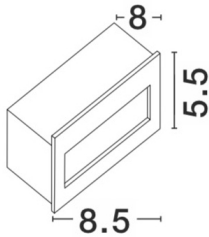

TECHNICAL DRAWING

GENERAL INFORMATION

Product Code	726404
Collection	Outdoor
Product Category	Step Lights
Product Family	KRYPTON
Mounting Location	Wall
Application Environment	Outdoor

DIMENSION & WEIGHT

LxWxH (cm)	L: 8,5 W: 8 H: 5,5
Cut out (cm)	N/A
Weight (Kgr)	0.2

MATERIAL & COLOR

Product Color	Dark Grey
Body Material	Aluminium

APPLICATION & MOUNTING

Ambient Working Temp.	Max 40 oC
Type of Protection	IP54
Dimmable	No
Type of Dimming (Optional)	N/A
Mounting type	Surface
Mounting Depth (cm)	N/A
Led Module Replaceable	No
Light Source	LED

NOVA LUCE S.A

Schimatari Viotias
32009, Greece

+30 22620 58 121
+30 22620 56 743

info@novaluce.com
www.novaluce.com