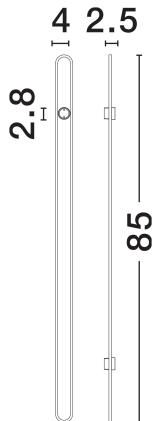

### PRODUCT PHOTOGRAPH

### DIMENSION & WEIGHT

LxWxH (cm)	L: 4 W: 2.5 H: 85
Cut Out (cm)	N/A
Weight (Kgr)	0.385

### TECHNICAL DRAWING

### PHOTOMETRICAL DATA

Luminous Flux	<b>1044lm</b>
Color Temperature	<b>3000K</b>
Light Color (Designation)	<b>Warm White</b>