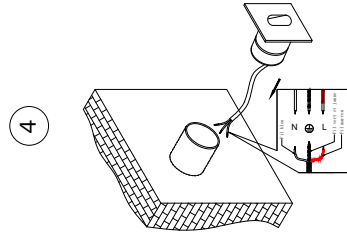

NOVA LUCE

9050710 9050711
9050712 9050713

Turn off the general switch

Make a cut out D: 5.8 cm

Apply it in place

Connect the wires

Turn on the general switch