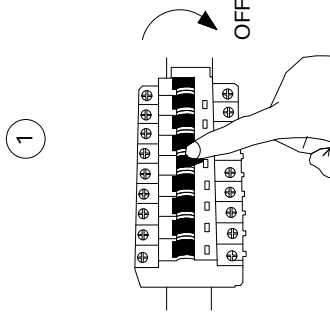

NOVA LUCE

9050710 9050711
9050712 9050713

Turn off the general switch

Make a cut out D: 5.8 cm

Apply it in place

Connect the wires

Turn on the general switch