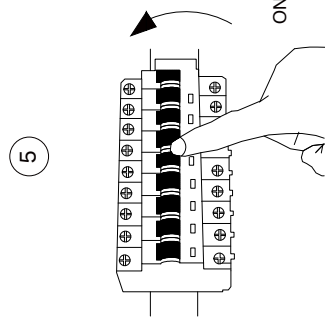

NOVA LUCE

9050710 9050711
9050712 9050713

Turn off the general switch

Make a cut out D: 5.8 cm

Apply it in place

Connect the wires

Turn on the general switch