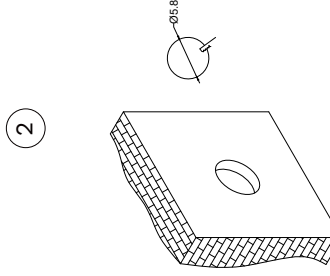

NOVA LUCE

9050710 9050711
9050712 9050713

Turn off the general switch

Make a cut out D: 5.8 cm

Apply it in place

Connect the wires

Turn on the general switch