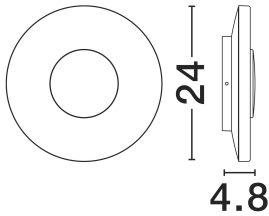

NOVA LUCE

PRODUCT DATASHEET

Version: 001

PRODUCT PHOTOGRAPH

TECHNICAL DRAWING

GENERAL INFORMATION

Product Code	9136447
Collection	Outdoor
Product Category	Wall
Product Family	Cico
Mounting Location	Wall
Application Environment	Outdoor
Specifications	N/A

DIMENSION & WEIGHT

LxWxH (cm)	D:24 W:4.8 cm
Cut out (cm)	N/A
Weight (Kgr)	1.12

MATERIAL & COLOR

Product Color	Sandy White
Body Material	Aluminium & Pc

APPLICATION & MOUNTING

Ambient Working Temp.	Max 45 oC
Type of Protection	IP65
Dimmable	No
Type of Dimming	N/A
Mounting type	Surface
Mounting Depth (cm)	N/A
Led Module Replaceable	No
Light Source	LED

Power (Nominal)	12w
Input voltage (Nominal)	220-240Vac
Mains Frequency	50/60Hz

PHOTOMETRICAL DATA

Luminous Flux	587lm
Color Temperature	3000K
Light Color (Designation)	Warm White

WARRANTY

Warranty	3 Years
----------	----------------