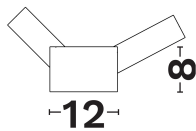

DIMENSION & WEIGHT

LxWxH (cm)	L:12 W:8 H:8 cm
Cut out (cm)	N/A
Weight (Kgr)	N/A

TECHNICAL DRAWING

MATERIAL & COLOR

Product Color	Black
Body Material	Aluminium
Cover Material	N/A

APPLICATION & MOUNTING

Ambient Working Temp.	45 C
Type of Protection	IP20
Protection Class IK	N/A
Dimmable	N/A
Type of Dimming (Optional)	N/A
Mounting type	Track
Mounting Depth (cm)	Ceiling/Wall
Led Module Replaceable	N/A
Light Source	N/A
Adjustable	N/A