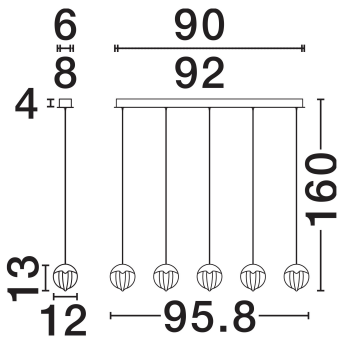

NOVA LUCE

PRODUCT DATASHEET

Version: 001

PRODUCT PHOTOGRAPH

TECHNICAL DRAWING

GENERAL INFORMATION

Product Code	9124114
Collection	Indoor
Product Category	Suspension
Product Family	Alicia
Mounting Location	Wall
Application Environment	Indoor
Specifications	N/A

DIMENSION & WEIGHT

LxWxH (cm)	L: 95.8 W: 8 H: 160
Cut Out (cm)	N/A
Weight (Kgr)	6.1

MATERIAL & COLOR

Product Color	Sandy Black & Chrome
Body Material	Aluminium & Glass

APPLICATION & MOUNTING

Ambient Working Temp.	Max 45°C
Type of Protection	IP20
Dimmable	Yes
Type of Dimming	Triac
Mounting type	Surface
Mounting Depth (cm)	N/A
Led Module Replaceable	No
Light Source	LED

Power (Nominal)	25W
Input voltage (Nominal)	220-240V
Mains Frequency	50/60Hz

PHOTOMETRICAL DATA

Luminous Flux	1878lm
Color Temperature	3000K
Light Color (Designation)	Warm White

WARRANTY

Warranty	3 Years
----------	----------------