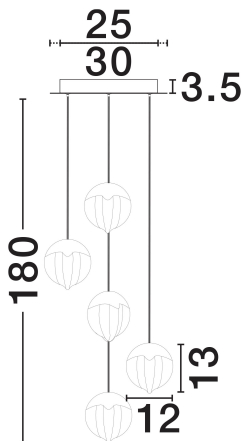

NOVA LUCE

PRODUCT DATASHEET

Version: 001

PRODUCT PHOTOGRAPH

TECHNICAL DRAWING

GENERAL INFORMATION

Product Code	9124123
Collection	Indoor
Product Category	Suspension
Product Family	Alicia
Mounting Location	Wall
Application Environment	Indoor
Specifications	N/A

DIMENSION & WEIGHT

LxWxH (cm)	D: 33 H: 180
Cut Out (cm)	N/A
Weight (Kgr)	5.7

MATERIAL & COLOR

Product Color	Gold
Body Material	Aluminium & Glass

APPLICATION & MOUNTING

Ambient Working Temp.	Max 45°C
Type of Protection	IP20
Dimmable	Yes
Type of Dimming	Triac
Mounting type	Surface
Mounting Depth (cm)	N/A
Led Module Replaceable	No
Light Source	LED

Power (Nominal)	25W
Input voltage (Nominal)	220-240V
Mains Frequency	50/60Hz

PHOTOMETRICAL DATA

Luminous Flux	1878lm
Color Temperature	3000K
Light Color (Designation)	Warm White

WARRANTY

Warranty	3 Years
----------	----------------