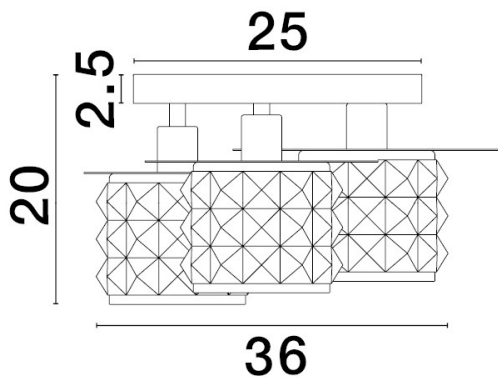

NOVA LUCE

PRODUCT DATASHEET

Version: 001

PRODUCT PHOTOGRAPH

TECHNICAL DRAWING

GENERAL INFORMATION

Product Code	9009292
Collection	Decorative
Product Category	Ceiling
Product Family	Lawan
Mounting Location	Ceiling
Application Environment	Indoor

DIMENSION & WEIGHT

LxWxH (cm)	L: 36 W: 36 H: 20
Cut out (cm)	N/A
Weight (Kgr)	5.1

MATERIAL & COLOR

Product Color	Chrome & Matt Black
Body Material	Metal Glass & Crystal

APPLICATION & MOUNTING

Ambient Working Temp.	Max 45 oC
Type of Protection	IP20
Dimmable	Depends on the lamp
Type of Dimming (Optional)	N/A
Mounting type	Ceiling
Mounting Depth (cm)	N/A
Led Module Replaceable	Yes
Light Source	LED G9