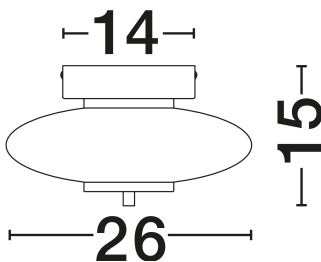

NOVA LUCE

PRODUCT DATASHEET

Version: 001

PRODUCT PHOTOGRAPH

GENERAL INFORMATION

Product Code	9416901
Collection	Indoor
Product Category	Ceiling
Product Family	Ballet
Mounting Location	Ceiling
Application Environment	Indoor
Specifications	N/A

DIMENSION & WEIGHT

LxWxH (cm)	D : 26 W: 15
Cut Out (cm)	N/A
Weight (Kgr)	1.1

MATERIAL & COLOR

Product Color	Sandy Black & Smokey Grey
Body Material	Metal & Glass

TECHNICAL DRAWING

APPLICATION & MOUNTING

Ambient Working Temp.	Max 45°C
Type of Protection	IP20
Dimmable	Yes
Type of Dimming	Triac
Mounting type	Surface
Mounting Depth (cm)	N/A
Led Module Replaceable	No
Light Source	LED