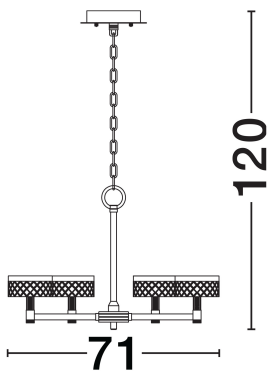

NOVA LUCE

PRODUCT DATASHEET

Version: 001

PRODUCT PHOTOGRAPH

TECHNICAL DRAWING

GENERAL INFORMATION

Product Code	9186944
Collection	Indoor
Product Category	Suspension
Product Family	Bion
Mounting Location	Wall
Application Environment	Indoor
Specifications	N/A

DIMENSION & WEIGHT

LxWxH (cm)	D: 70.7 H: 120
Cut Out (cm)	N/A
Weight (Kgr)	7.6

MATERIAL & COLOR

Product Color	Brass Gold
Body Material	Metal & Acrylic

APPLICATION & MOUNTING

Ambient Working Temp.	Max 45°C
Type of Protection	IP20
Dimmable	No
Type of Dimming	N/A
Mounting type	Surface
Mounting Depth (cm)	N/A
Led Module Replaceable	No
Light Source	LED

Power (Nominal)	38W
Input voltage (Nominal)	220-240V
Mains Frequency	50/60Hz

PHOTOMETRICAL DATA

Luminous Flux	2399lm
Color Temperature	3000K
Light Color (Designation)	Warm White

WARRANTY

Warranty	3 Years
----------	----------------