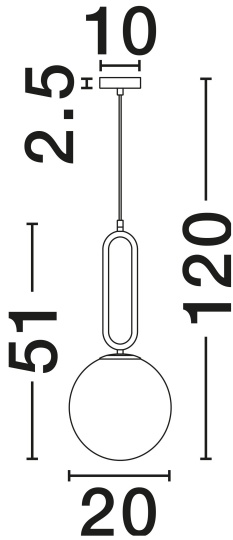

NOVA LUCE

PRODUCT DATASHEET

Version: 001

PRODUCT PHOTOGRAPH

TECHNICAL DRAWING

GENERAL INFORMATION

Product Code	9191201
Collection	Indoor
Product Category	Suspension
Product Family	Grus
Mounting Location	Ceiling
Application Environment	Indoor
Specifications	N/A

DIMENSION & WEIGHT

LxWxH (cm)	D: 20 H: 120
Cut Out (cm)	N/A
Weight (Kgr)	0.9

MATERIAL & COLOR

Product Color	Opal & Brass
Body Material	Glass & Metal

APPLICATION & MOUNTING

Ambient Working Temp.	Max 45°C
Type of Protection	IP20
Dimmable	Yes
Type of Dimming	N/A
Mounting type	Surface
Mounting Depth (cm)	N/A
Led Module Replaceable	Yes
Light Source	?27

Power (Nominal)	1x12W
Input voltage (Nominal)	100-240V
Mains Frequency	50/60Hz

PHOTOMETRICAL DATA

Luminous Flux	N/A
Color Temperature	N/A
Light Color (Designation)	N/A

WARRANTY

Warranty	3 Years
----------	----------------