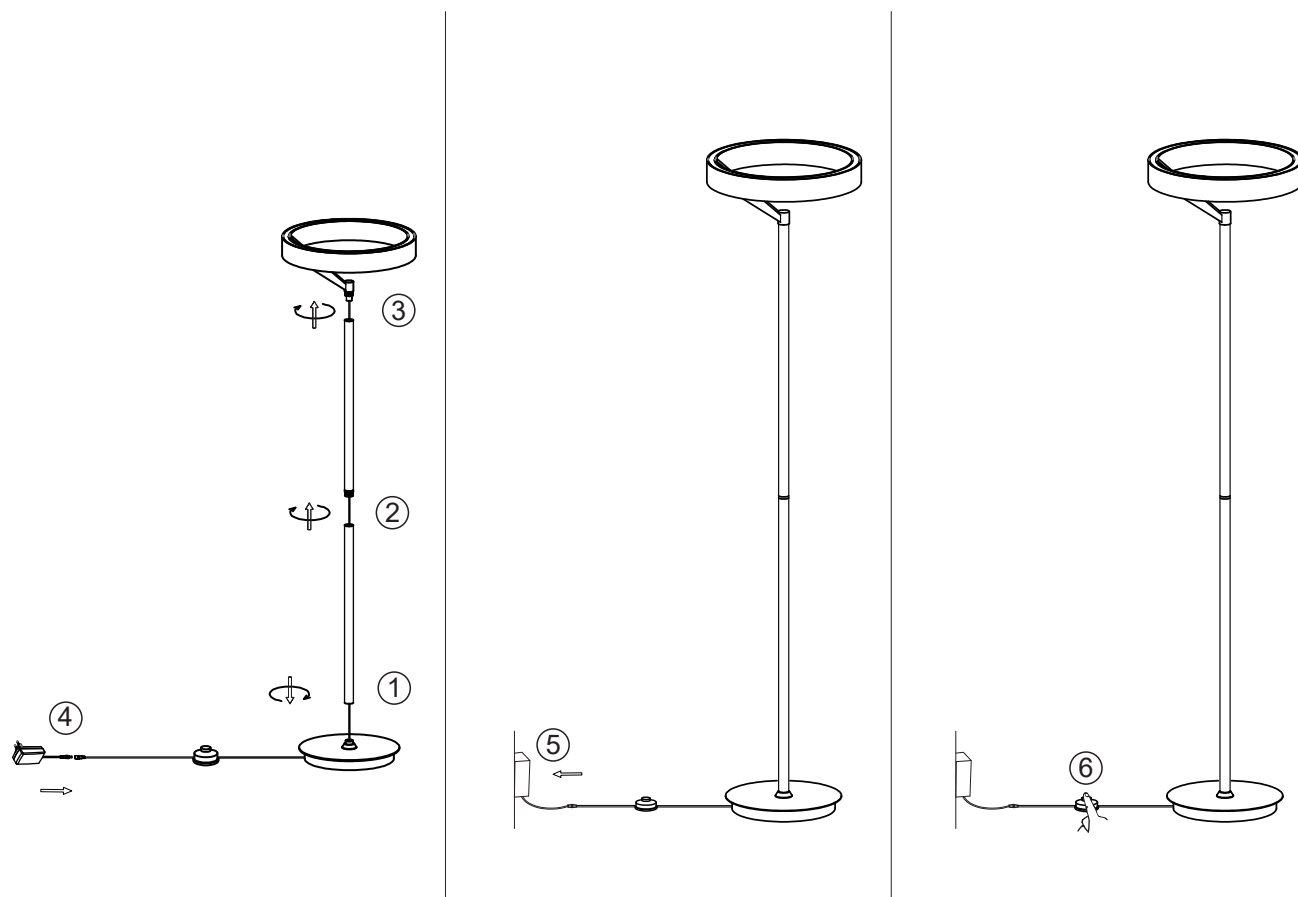

# NOVA LUCE

9695128, 9695129

1. 2. 3. Assemble parts into place by rotate
4. Click cords together
5. Plug it in power
6. Press the switch to turn the lamp on/ off