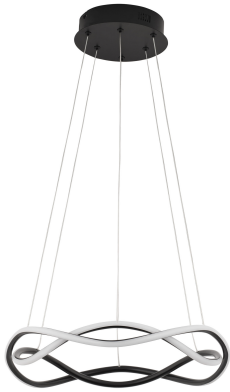

NOVA LUCE

PRODUCT DATASHEET

Version: 001

PRODUCT PHOTOGRAPH

TECHNICAL DRAWING

GENERAL INFORMATION

Product Code	9348101
Collection	Indoor
Product Category	Ceiling
Product Family	Jinal
Mounting Location	Wall
Application Environment	Indoor
Specifications	N/A

DIMENSION & WEIGHT

LxWxH (cm)	W: 45 H: 120
Cut Out (cm)	N/A
Weight (Kgr)	1.2

MATERIAL & COLOR

Product Color	Black
Body Material	Aluminium & Acrylic

APPLICATION & MOUNTING

Ambient Working Temp.	Max 45°C
Type of Protection	IP20
Dimmable	Yes
Type of Dimming	Triac
Mounting type	Surface
Mounting Depth (cm)	N/A
Led Module Replaceable	No
Light Source	LED

Power (Nominal)	27W
Input voltage (Nominal)	220-240V
Mains Frequency	50/60Hz

PHOTOMETRICAL DATA

Luminous Flux	1894lm
Color Temperature	3000K
Light Color (Designation)	Warm White

WARRANTY

Warranty	3 Years
----------	----------------