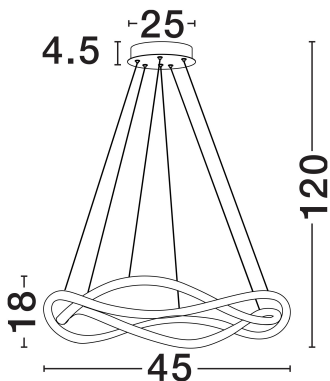

NOVA LUCE

PRODUCT DATASHEET

Version: 001

PRODUCT PHOTOGRAPH

TECHNICAL DRAWING

GENERAL INFORMATION

Product Code	9348101
Collection	Indoor
Product Category	Ceiling
Product Family	Jinal
Mounting Location	Wall
Application Environment	Indoor
Specifications	N/A

DIMENSION & WEIGHT

LxWxH (cm)	W: 45 H: 120
Cut Out (cm)	N/A
Weight (Kgr)	1.2

MATERIAL & COLOR

Product Color	Black
Body Material	Aluminium & Acrylic

APPLICATION & MOUNTING

Ambient Working Temp.	Max 45°C
Type of Protection	IP20
Dimmable	Yes
Type of Dimming	Triac
Mounting type	Surface
Mounting Depth (cm)	N/A
Led Module Replaceable	No
Light Source	LED

Power (Nominal)	27W
Input voltage (Nominal)	220-240V
Mains Frequency	50/60Hz

PHOTOMETRICAL DATA

Luminous Flux	1894lm
Color Temperature	3000K
Light Color (Designation)	Warm White

WARRANTY

Warranty	3 Years
----------	----------------