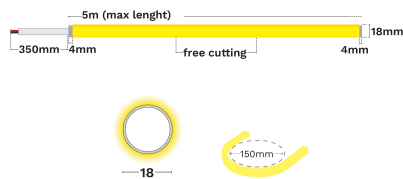

COMPATIBLE WITH

— On/Off Driver: N/A

— Triac Driver: N/A

— Dali Driver: N/A

GENERAL INFORMATION

Product Code	9540155
Product Category	Neon Flex
Product Family	Kema R18
Mounting Location	N/A
Application Environment	Outdoor

DIMENSION & WEIGHT

LxWxH (cm)	L:5m R18 mm
Cut out (cm)	N/A
Weight (Kgr)	N/A

MATERIAL & COLOR

Product Color	N/A
Body Material	Silicone
Cover Material	N/A

APPLICATION & MOUNTING

Ambient Working Temp.	45 C
Type of Protection	IP65
Protection Class IK	N/A
Dimmable	Yes
Type of Dimming (Optional)	Triac/Dali
Mounting type	N/A
Mounting Depth (cm)	N/A
Led Module Replaceable	No
Light Source	Led
Adjustable	No

NOVA LUCE S.A

Schimatari Viotias
32009, Greece

+30 22620 58 121
+30 22620 56 743

info@novaluce.com
www.novaluce.com