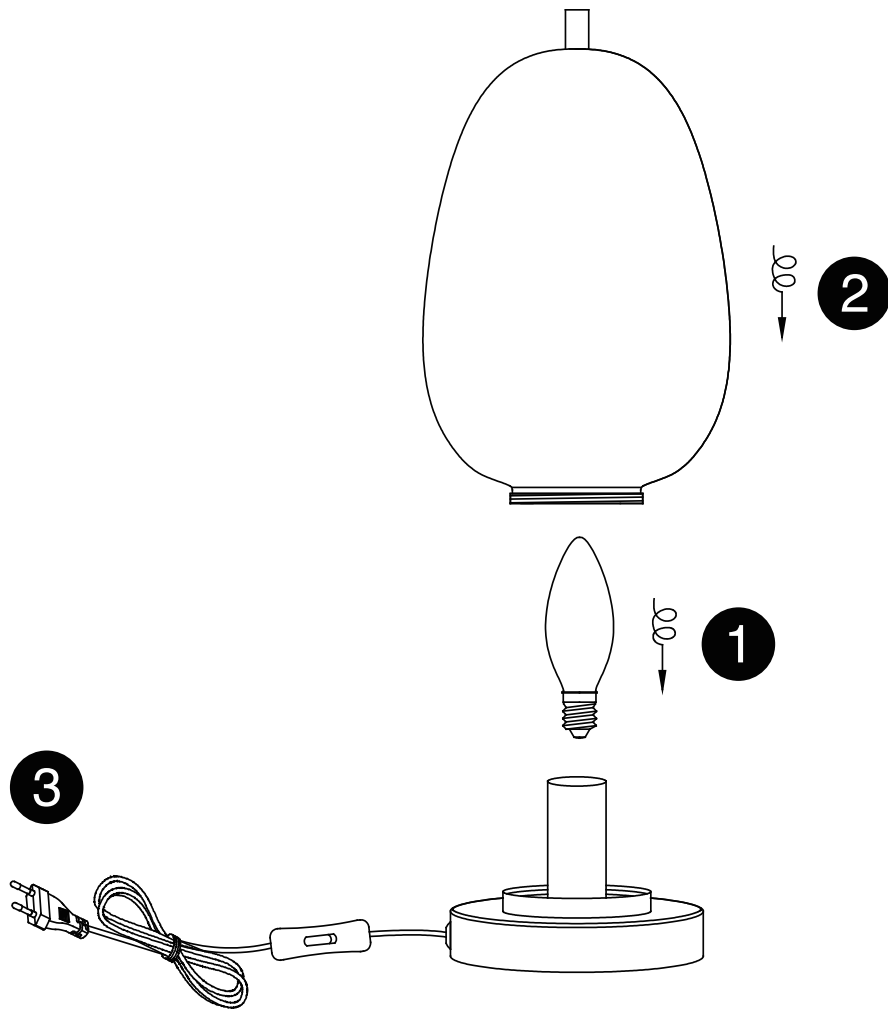

# NOVA LUCE

9624088

1. Insert the bulb

2. Put in place the acrylic

3. Plug it in