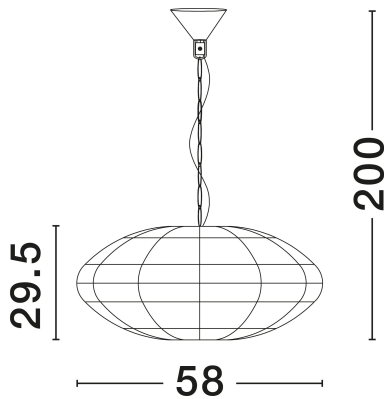

NOVA LUCE

PRODUCT DATASHEET

Version: 001

PRODUCT PHOTOGRAPH

TECHNICAL DRAWING

GENERAL INFORMATION

Product Code	9586523
Collection	Indoor
Product Category	Suspension
Product Family	Bola
Mounting Location	Ceiling
Application Environment	Indoor
Specifications	N/A

DIMENSION & WEIGHT

LxWxH (cm)	D: 58 H1: 29.5 H2: 200
Cut Out (cm)	N/A
Weight (Kgr)	2.7

MATERIAL & COLOR

Product Color	Natural
Body Material	Dried Hyacinth & Fabric

APPLICATION & MOUNTING

Ambient Working Temp.	Max 45°C
Type of Protection	IP20
Dimmable	Yes
Type of Dimming	N/A
Mounting type	Surface
Mounting Depth (cm)	N/A
Led Module Replaceable	Yes
Light Source	E27