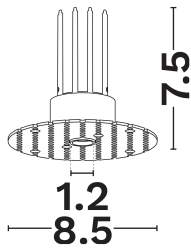

NOVA LUCE

PRODUCT DATASHEET

Version: 001

PRODUCT PHOTOGRAPH

TECHNICAL DRAWING

COMPATIBLE WITH

— On/Off Driver: 9030472

— Triac Driver: 9844008(Remote)

— Dali Driver: 9621523 / 9844010

GENERAL INFORMATION

Product Code	9030787
Product Category	Downlights
Product Family	Glade
Mounting Location	Ceiling
Application Environment	Indoor

DIMENSION & WEIGHT

LxWxH (cm)	D:8.5 H:7.5
Cut out (cm)	4
Weight (Kgr)	N/A

Power (Nominal)	7
Input voltage (Nominal)	18Vdc
Mains Frequency	50/60Hz
Output voltage	18Vdc
Output Current	350mA
Power Factor	0.95
Efficiency	>80%
SVM	<0.4
Pst	<1
Class	III

PHOTOMETRICAL DATA

Luminous Flux	150
Luminous Efficacy	21.4
Color Temperature	3000
Light Color (Designation)	Warm White
CRI	97
SDCM	<3
Beam Angle	15
UGR	<7