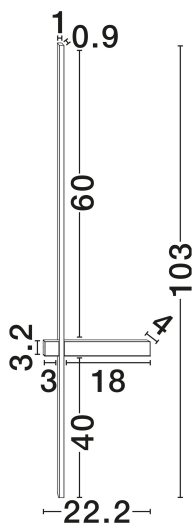

NOVA LUCE

PRODUCT DATASHEET

Version: 001

PRODUCT PHOTOGRAPH

TECHNICAL DRAWING

GENERAL INFORMATION

Product Code	9003015
Collection	Indoor
Product Category	Wall
Product Family	Danessa
Mounting Location	Wall
Application Environment	Indoor
Specifications	N/A

DIMENSION & WEIGHT

LxWxH (cm)	L: 22.2 W: 4 H: 73
Cut Out (cm)	N/A
Weight (Kgr)	0.6

MATERIAL & COLOR

Product Color	Sandy White
Body Material	Aluminium & Acrylic

APPLICATION & MOUNTING

Ambient Working Temp.	Max 45°C
Type of Protection	IP20
Dimmable	No
Type of Dimming	N/A
Mounting type	Surface
Mounting Depth (cm)	N/A
Led Module Replaceable	No
Light Source	LED

Power (Nominal)	5W
Input voltage (Nominal)	220-240V
Mains Frequency	50/60Hz

PHOTOMETRICAL DATA

Luminous Flux	374lm
Color Temperature	2700-3000-4000K
Light Color (Designation)	WW - NW

WARRANTY

Warranty	3 Years
----------	----------------