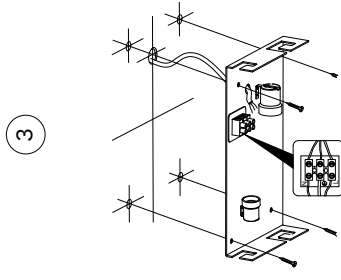

# NOVA LUCE

41860201

Turn off the general switch

Drill holes & apply plastic anchors  
With screws

Connect the wires

Apply the product in to place

Turn on the general switch