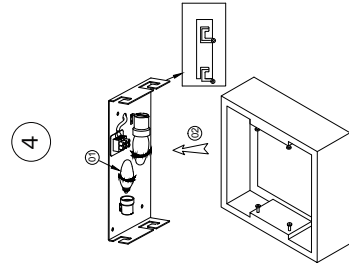

# NOVA LUCE

41860201

Turn off the general switch

Drill holes & apply plastic anchors  
With screws

Connect the wires

Apply the product in to place

Turn on the general switch