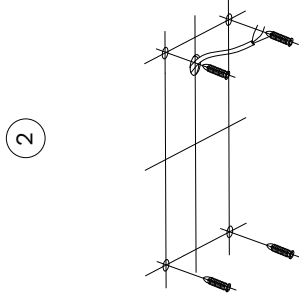

# NOVA LUCE

41860201

Turn off the general switch

Drill holes & apply plastic anchors  
With screws

Connect the wires

Apply the product in to place

Turn on the general switch