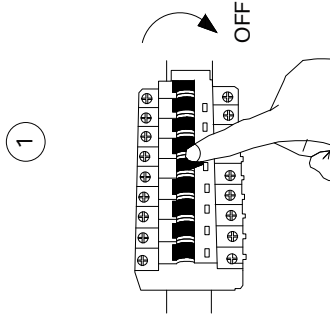

# NOVA LUCE

41860201

Turn off the general switch

Drill holes & apply plastic anchors  
With screws

Connect the wires

Apply the product in to place

Turn on the general switch