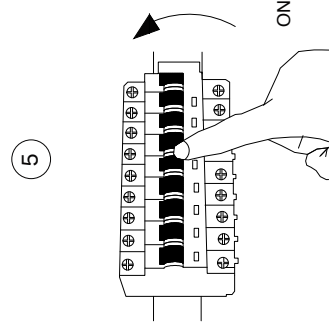

# NOVA LUCE

41860201

Turn off the general switch

Drill holes & apply plastic anchors  
With screws

Connect the wires

Apply the product in to place

Turn on the general switch